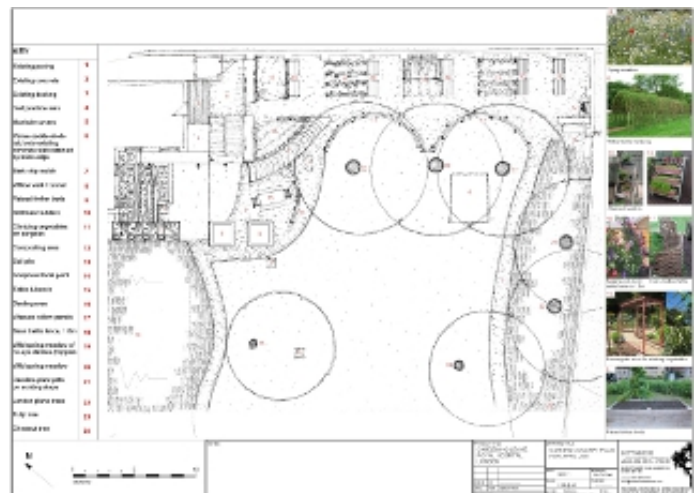

NEWS FOR FEBRUARY

GARDENING LEAVE

This month we dedicate our newsletter to a very worthwhile cause, and one in which the team at EA have been actively involved. We have been giving our time to the new Gardening Leave site at The Royal Hospital, Chelsea.

Gardening Leave (gardeningleave.org) was started in 2007 by Anna Baker Cresswell to provide horticultural therapy to ex-Service personnel with mental health problems. The garden projects are intended to provide a sense of structure & routine as well as a place to meet, allowing the ex-servicemen and women the opportunity to work outdoors in teams with other service leavers who have a shared background. Following on from the success of the first two gardens in Ayrshire and Glasgow, work has recently begun on the new project,